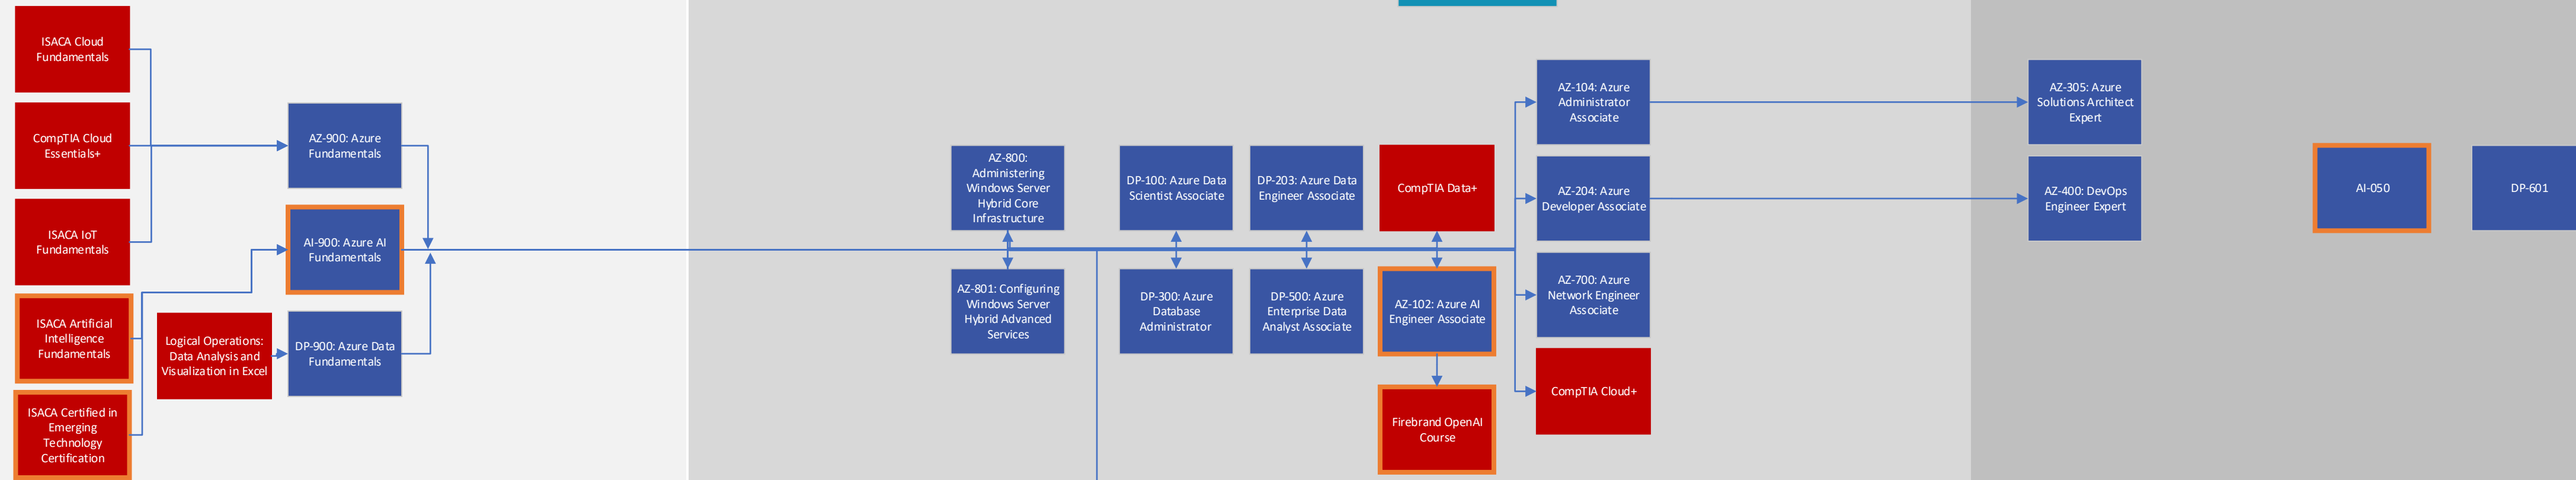

Fundamentals

Role-Based

Expert

Specialty

Dynamics 365

Azure

Azure AI

Security, Compliance and Identity

Power Platform

Microsoft 365

**Specialty**

MB-260: Customer Data Platform Specialty

**Specialty**

AZ-120: Azure for SAP Workloads Specialty

AZ-140: Azure Virtual Desktop Specialty

DP-420: Azure Cosmos DB Developer Specialty