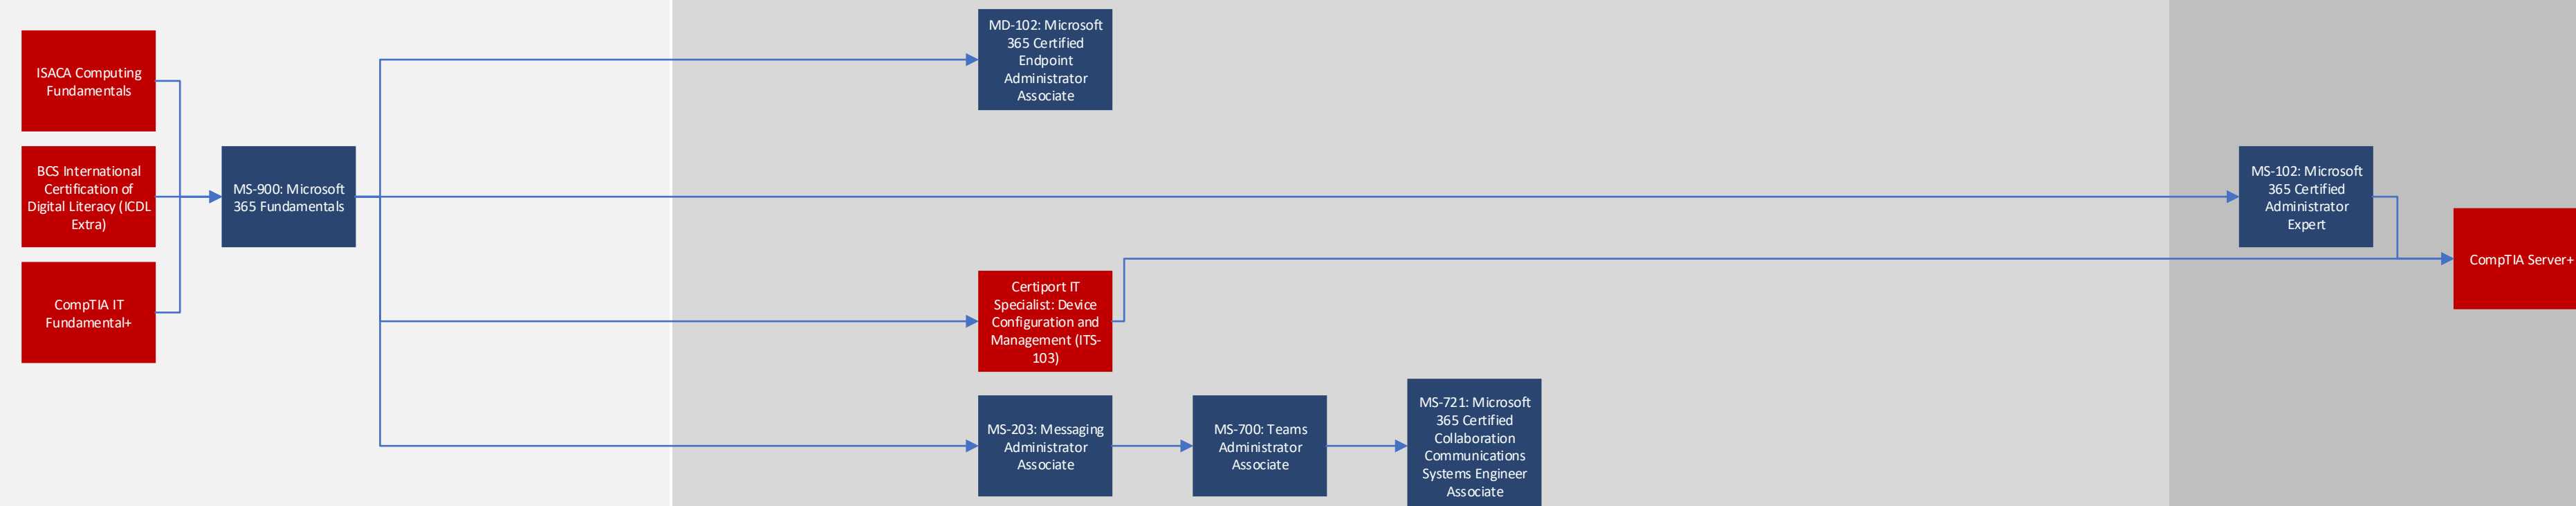

Fundamentals

Role-Based

Expert

Specialty

Dynamics 365

Azure

Azure AI

Security, Compliance and Identity

Power Platform

Microsoft 365

**Specialty**

MB-260: Customer Data Platform Specialty

**Specialty**

AZ-120: Azure for SAP Workloads Specialty

AZ-140: Azure Virtual Desktop Specialty

DP-420: Azure Cosmos DB Developer Specialty