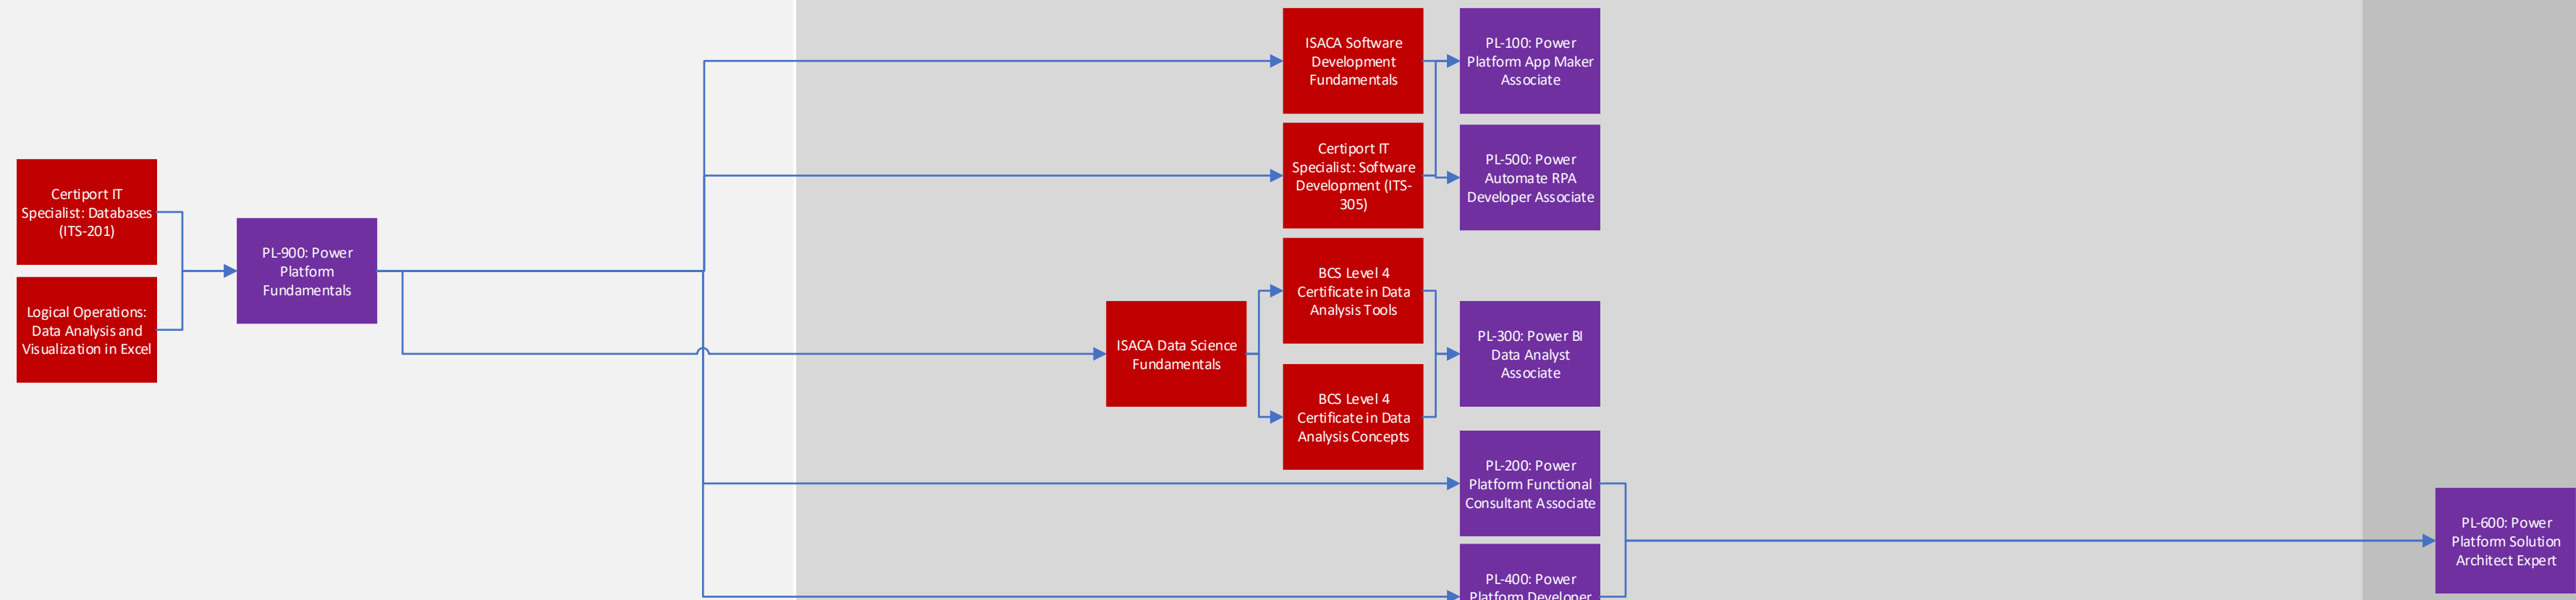

Power Platform

Microsoft 365

**Specialty**

MB-260: Customer Data Platform Specialty

**Specialty**

AZ-120: Azure for SAP Workloads Specialty

AZ-140: Azure Virtual Desktop Specialty

DP-420: Azure Cosmos DB Developer Specialty