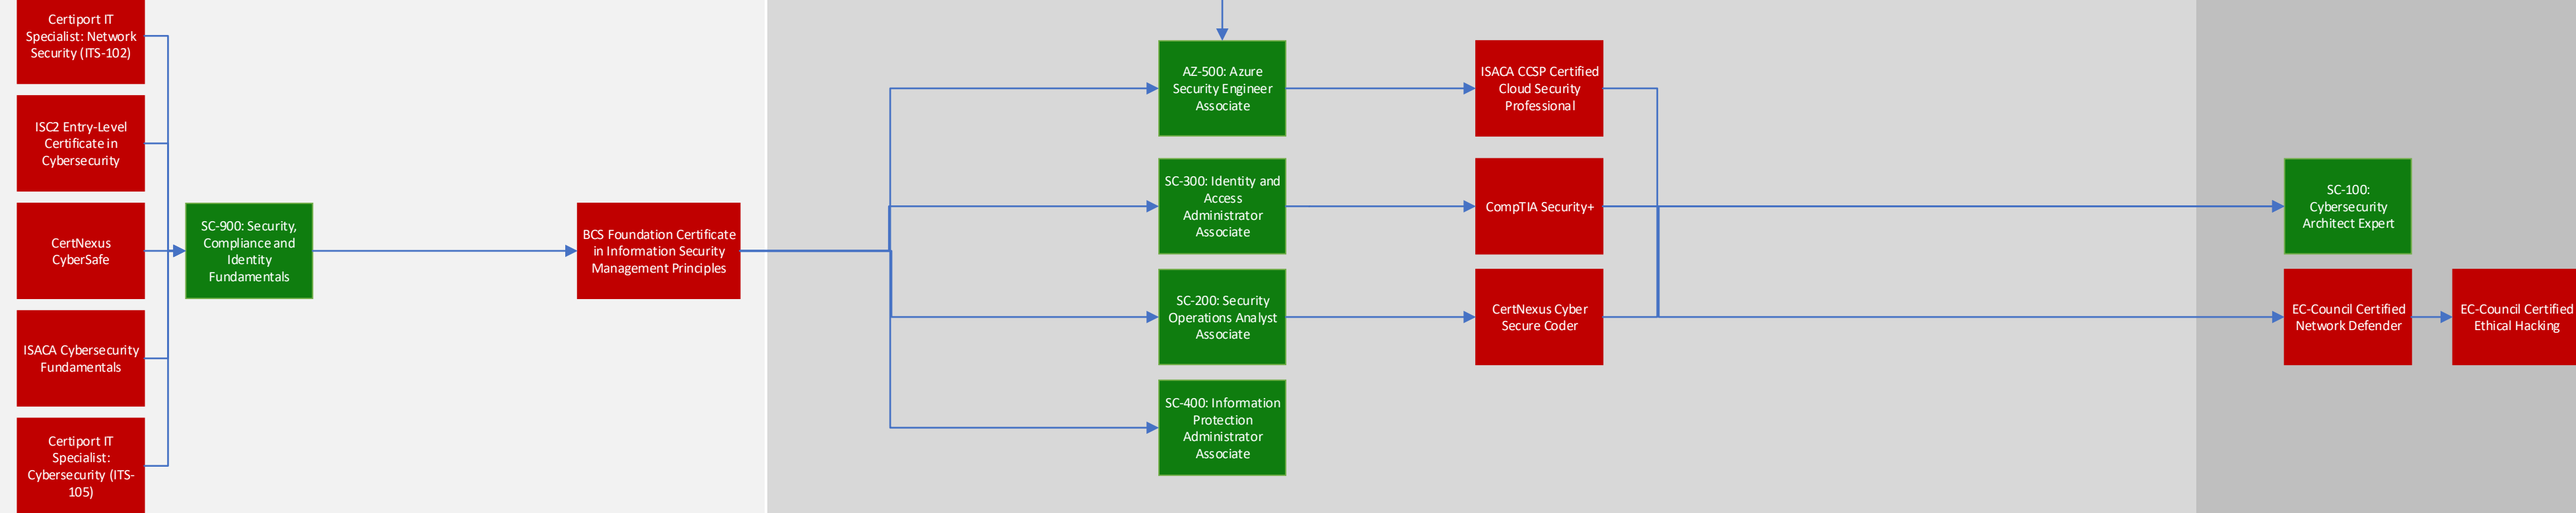

Fundamentals

Role-Based

Expert

Specialty

Dynamics 365

Azure

Azure AI

Security, Compliance and Identity

Power Platform

Microsoft 365

**Specialty**

MB-260: Customer Data Platform Specialty

**Specialty**

AZ-120: Azure for SAP Workloads Specialty

AZ-140: Azure Virtual Desktop Specialty

DP-420: Azure Cosmos DB Developer Specialty