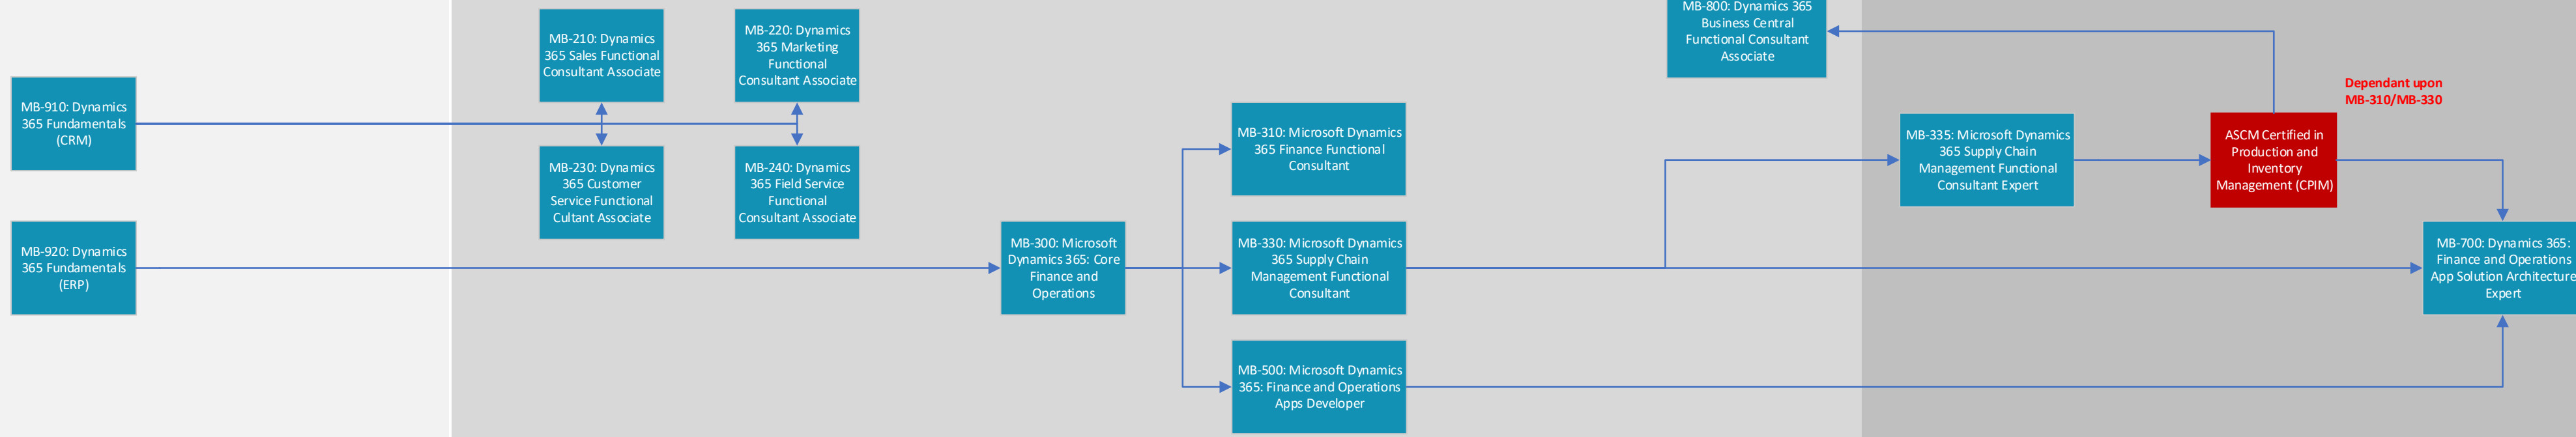

Fundamentals

Role-Based

Expert

Specialty

Dynamics 365

Azure

Azure AI

Security, Compliance and Identity

Power Platform

Microsoft 365

**Specialty**

MB-260: Customer Data Platform Specialty

**Specialty**

AZ-120: Azure for SAP Workloads Specialty

AZ-140: Azure Virtual Desktop Specialty

DP-420: Azure Cosmos DB Developer Specialty